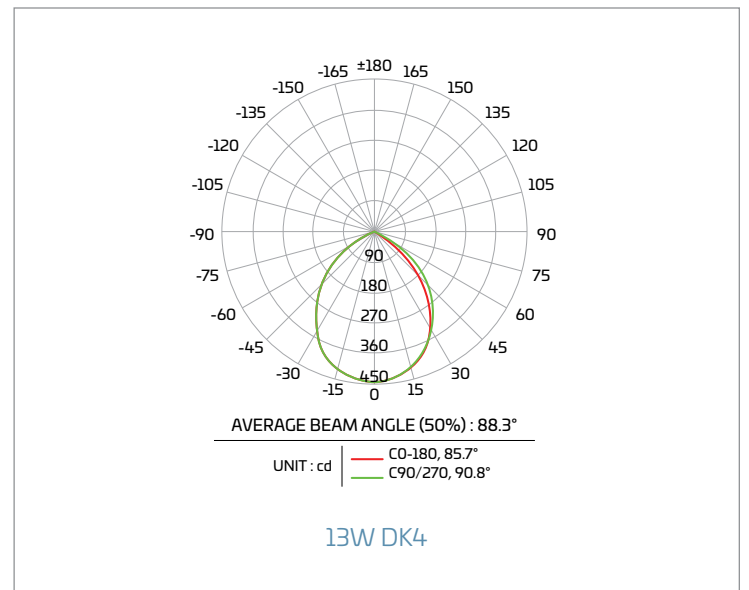

PHOTOMETRICS

DIMMER COMPATIBILITY

AH SDM/600/WHTTE 600W	✓	LEVITON WHITE NO.IPL06 600W	✓	LUTRON MSCL-OP153MH-WH	✓	LUTRON D-600PH-3CK 600W	✗
AH SDM3/1000/WHTTE 1000W	✓	LUTRON AY-600PH-WH	✗	LUTRON PD-6WCL	✗	LUTRON D-600R-WH 600W	✓
ALMOND LUXDM600-12 600W	✓	LUTRON AY-600P-WH	✓	LUTRON S-10PH 1000W	✓	LUTRON DV-600PH-WH 600W	✓
CTL DM600-12-3 600W	✓	LUTRON AYCL-153PH	✓	LUTRON S-600-AL 600W	✓	LUTRON DV-603P600W	✓
GE 18024 600W	✓	LUTRON AYCL-153P-WH	✗	LUTRON S-600H-WH 600W	✗	LUTRON DV-603PH-WH 600W	✓
LEVITON 603-6631-A 600W	✓	LUTRON D-600PH-DK 600W	✗	LUTRON S-600-IV 600W	✓	LUTRON DV-603PR 600W	✗
LEVITON 6631-A 600W	✓	LUTRON D-600RH-DK 600W	✓	LUTRON S-600PR-WH 600W	✗	LUTRON DVCL-153PH 600W	✗
LEVITON 6683 600W	✓	LUTRON D-600R-IV 600W	✓	LUTRON S-600P-WH	✗	LUTRON DVW-600PH-WH 600W	✗
LEVITON 6683-10Z 600W	✓	LUTRON DV-600P-WH	✓	LUTRON S-603PGH-WH 600W	✓	LUTRON DVWCL-153PH-WH 600W	✗
LEVITON 6683-1W 600W	✗	LUTRON DV-603PH-WH 600W	✓	LUTRON S-603PH-WH 600W	✓	LUTRON LGCL-153CL 600W	✗
LEVITON IPI06 600W	✗	LUTRON DVCL-153P-WH 600W	✗	LUTRON SCL-153PH-WH	✓	LUTRON MAW-600 600W	✗
LEVITON IPI06-1LZ 600W	✓	LUTRON DVCL-253PH	✓	LUTRON SELV-300P-WH	✓	LUTRON MAW-600H-AL 600W	✗
LEVITON S-600P-WH	✗	LUTRON DVWCL-153PH-WHC	✗	LUTRON TG-600PH-IV 600W	✗	LUTRON MAW-600H-WH 600W	✗
LEVITON White/Lvory/Light Almond IPI10-1LZ 600W	✓	LUTRON MACL-153MH-WH	✓	LUTRON TG-600PH-WH 600W	✓	LUTRON S-600 600W	✓
LEVITON 6631-LA 600W	✓	LUTRON MACL-153MLH-WH	✓	LUTRON TG-603PGH-WH	✗	LUTRON SCL-153P-WH 600W	✓
LEVITON 6684 600W	✗	LUTRON MACL-153MR-WH	✗	LUTRON TGCL-153PH-WH	✗	LUTRON TGCL-153PH-WH 600W	✗
LEVITON LIGHT ALMOND NO.6672 600W	✓	LUTRON MACL-153M-WH	✗	LUTRON CT-103P-WH 1000W	✗	LUTRON TGCL-153PLH-WH 600W	✗
		LUTRON MA-RH	✗	LUTRON CTCL-153P-WH 600W	✗	Maxxima MEW-DM600	✗