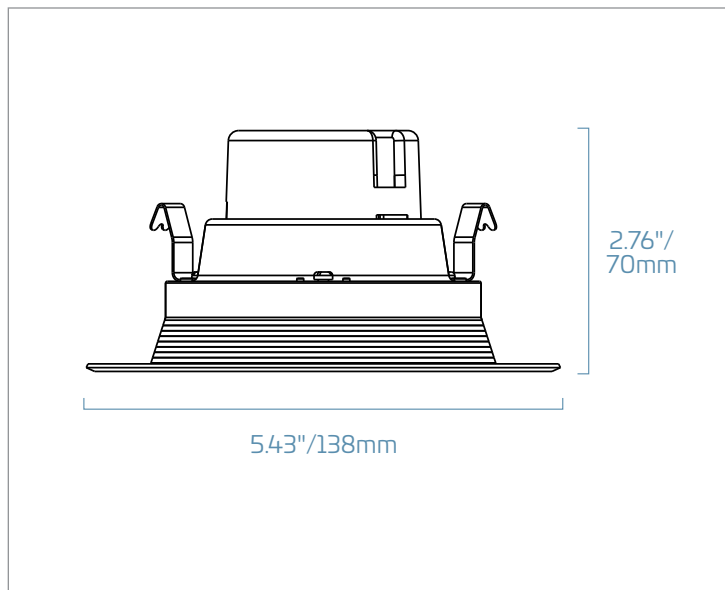

PERFORMANCE SUMMARY

Order Code	Item #	Lumens	Watts	LPW	CCT	CRI	Life/Hours	Replaces Incan.	ES
10315	DK4-10W/8/827-D-120-W/B	800	10W	80	2700K	80+	35,000	65W BR	★
10316	DK4-10W/8/830-D-120-W/B	800	10W	80	3000K	80+	35,000	65W BR	★
10317	DK4-10W/8/840-D-120-W/B	800	10W	80	4000K	80+	35,000	65W BR	★
10318	DK4-10W/8/850-D-120-W/B	800	10W	80	5000K	80+	35,000	65W BR	★
10319	DK4-13W/10/827-D-120-W/B	1,000	13W	77	2700K	80+	35,000	80W BR	★
10320	DK4-13W/10/830-D-120-W/B	1,000	13W	77	3000K	80+	35,000	80W BR	★
10321	DK4-13W/10/840-D-120-W/B	1,000	13W	77	4000K	80+	35,000	80W BR	★
10322	DK4-13W/10/850-D-120-W/B	1,000	13W	77	5000K	80+	35,000	80W BR	★

NOTE: Use order code when ordering. ★ENERGY STAR® Rated

DIMENSIONS